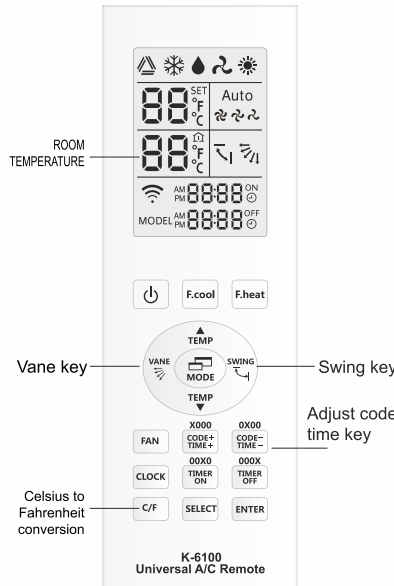

K-6100

K-6100 is 5000 IN 1 universal A/C remote control. This model build-in Clock, Timer On/Off, Quickly Search, Brands Search functions. And it can directly control 4 brands A/C (MITSUBISHI GREE, MIDEA, Panasonic National) without any setup when insert batteries.

Setting Method

Turn on you're A/C, let the remote control aim the A/C receive window.

Noted: Press any key to turn on the Backlight. Only can change the state when the Backlight is on.

Method A: Quickly Input Code