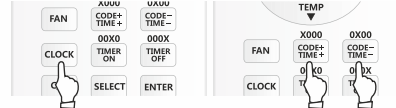

Clock Function

Press "CLOCK" button, time will be started flashing.

Press "CLOCK" button again, time will be stopped flashing, setting to be finished. (or it will auto confirm after 8s if don't have other operation.)

Timing Function

1, press "TIME ON" button, the time of "TIME ON" will flash,