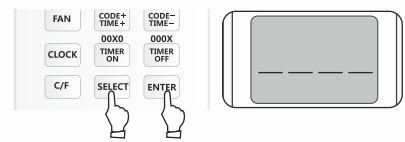

- Press "CODE+/- TIME+" for setting thousands digit
- Press "CODE+/- TIME+" for setting thousands digit