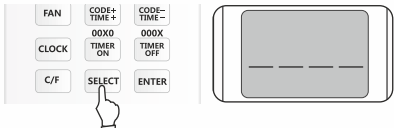

2, Let the remote control aim the A/C receive window again for testing other buttons function, if the code is invalid, make the setting again according to above method.

(Remark: this remote control build-in intelligent speed function. If after setting, you feel the remote control operation not so fast for A/C, you can press "ENTER" button and don't release, when the A/C has reaction, release the button, then test the remote control again.)

Method D: Brand search

press the corresponding key of brand and don't release, when the A/C has reaction, release the button at once. Test the functions are ok or not, if it is invalid, please reset again.

Remark: the screen will display the code "----" and flash when you make setting, release the button, it will display current code.

The brand list for corresponding key

1)MODE	GREE/Haier
2)SWING: AUTO	Panasonic/DAIKIN/HITACHI
3)VANE: MANUAL	SHARP/TOSHIBA/MITSUBISHI
4)FAN	SAMSUNG/LG/AUCMA
5)TEMP+	MIDEA/CHANGHONG
6)TEMP-	CHIGAO/AUX/SHINCO
7)TIMER ON	SANYO/FUJITSU/CARRIER
8)TIMER OFF	TCL/YAIR/Electrolux
9)CLOCK	GALANZ/FRESTECH/KELON
10)F.COOL	NEC/CORONA/INDIA
11)F.HEAT	KONKA/Whirlpool/Indonesia